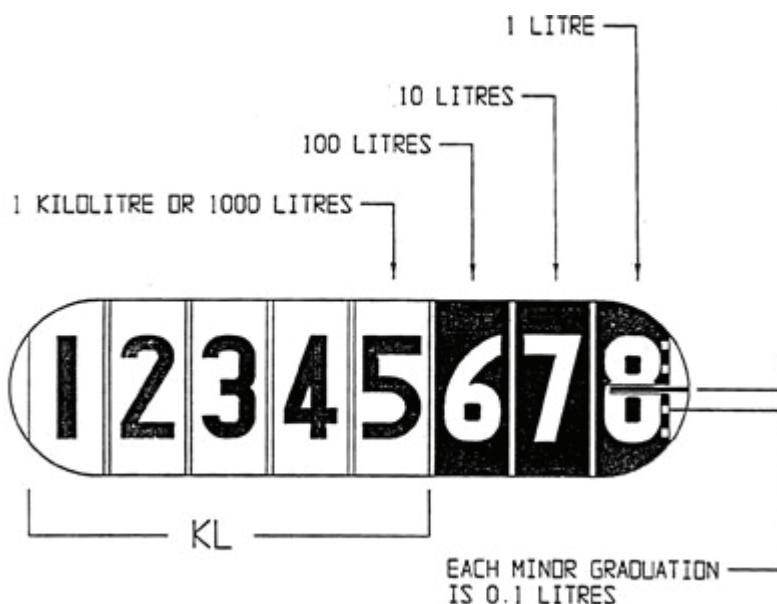

To read your water meter, lift the protective flap on your meter and read the meter dials from left to right. Power and Water needs to know the first digits in the **white dials** to calculate your bill. This tells us how many kilolitres (thousands of litres) of water you have used. **Red dials** may vary depending on the type of meter.

For example, in the first image on the right, there are four white dials. This household has used 1,234 kilolitres of water since the meter was installed.

In the second image on the right, there are five white dials. This household has used 12,345 kilolitres of water since the meter was installed.