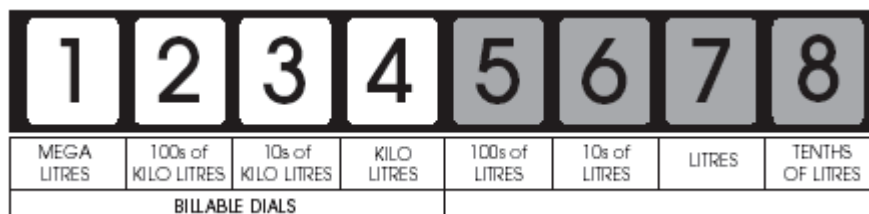

How to read your water meter (domestic)

Finding your water meter

Your Power and Water water meter is usually located in a front corner of your property on the boundary line. Meters should be clear of trees and shrubs to allow meter readers clear access.

To read your water meter, lift the protective flap on your meter and read the meter dials from left to right. Power and Water needs to know the first digits in the **white dials** to calculate your bill. This tells us how many kilolitres (thousands of litres) of water you have used. **Red dials** may vary depending on the type of meter.

For example, in the first image on the right, there are four white dials. This household has used 1,234 kilolitres of water since the meter was installed.

In the second image on the right, there are five white dials. This household has used 12,345 kilolitres of water since the meter was installed.